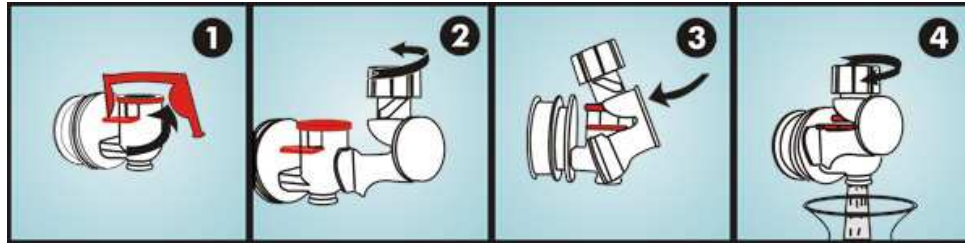

Spout and cap associations

Vitop mini connector

Applications :

- clean
- hot fill
- aseptic
- small bags
- IBC

Product type :

- Food
 - Fruit puree and concentrate
 - Industrial food (sauces, ingredients...)
 - Post mix/Syrup
 - Eggs
 - Juices
- Chemical
- Medical
- Wine
- Water
- dairy product
- Oil

- Tamper evident
- Multiple dispense
- Connectable solution
- Opened by hand
- Opened with opener

This association complies with regulation concerning plastic materiel in contact with foodstuffs :

- french regulation
- european regulation
- US regulation