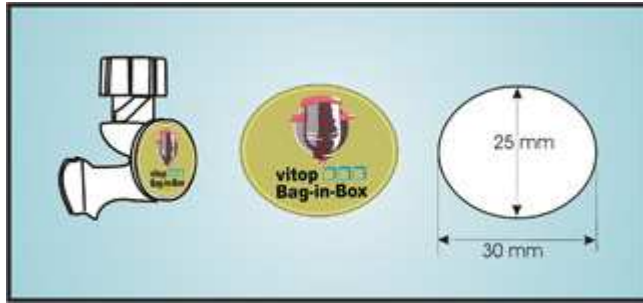

Spout and cap associations

Vitop mini connector

Applications :

- clean
- hot fill
- aseptic
- small bags
- IBC

Product type :

- Food
 - Fruit puree and concentrate
 - Industrial food (sauces, ingredients...)
 - Post mix/Syrup
 - Eggs
 - Juices
- Chemical
- Medical
- Wine
- Water
- dairy product
- Oil

- Tamper evident
- Multiple dispense
- Connectable solution
- Opened by hand
- Opened with opener

This association complies with regulation concerning plastic materiel in contact with foodstuffs :

- french regulation
- european regulation
- US regulation